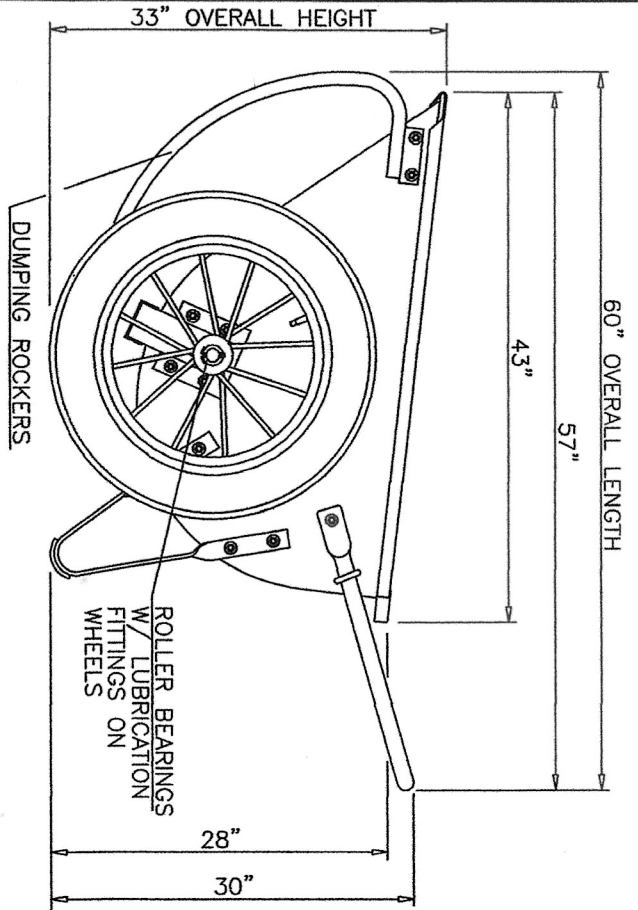

4 CUBIC FEET CAPACITY
 W / 4.00 x 18
 PNEUMATIC TIRES AND
 DUMPING ROCKERS

CART DATA:
 RATED CAPACITY: 4 CUBIC FEET
 CART EMPTY WEIGHT: 150 LBS.

4.00 x 18
 4-PLY TIRES
 WITH TUBES