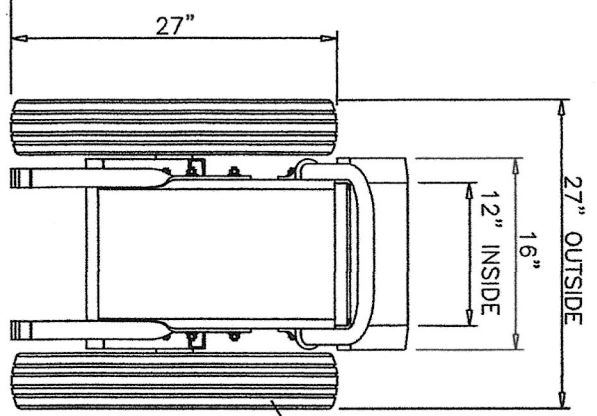

4 CUBIC FEET CAPACITY
 W / 4.00 x 18
 PNEUMATIC TIRES AND
 DUMPING ROCKERS

CART DATA:
 RATED CAPACITY: 4 CUBIC FEET
 CART EMPTY WEIGHT: 150 LBS.

4.00 x 18
 4-PLY TIRES
 WITH TUBES